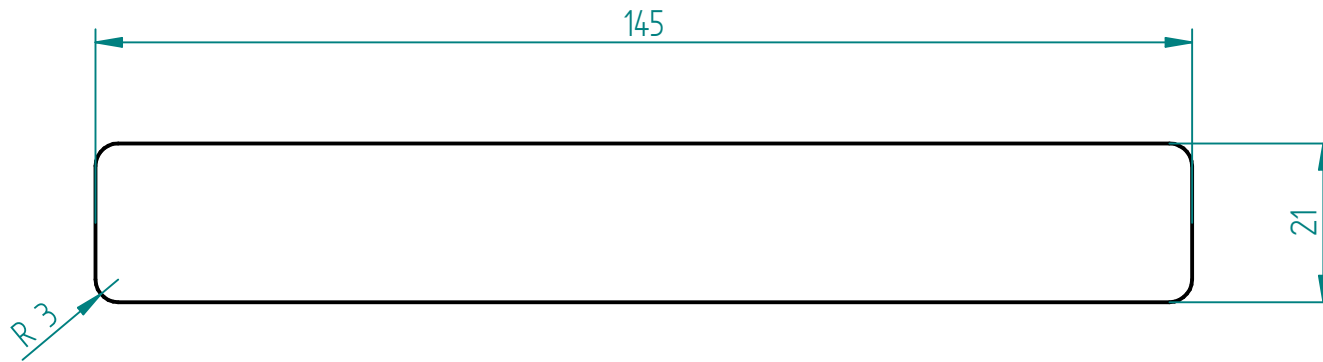

IWD7 - Planed All Round Decking 21 x 145mm

REVISION HISTORY

REV	DESCRIPTION	DATE	APPROVED

	NAME	DATE			
DRAWN	casua	07/04/20			
CHECKED			TITLE		
ENG APPR					
MGR APPR					
UNLESS OTHERWISE SPECIFIED DIMENSIONS ARE IN MILLIMETERS ANGLES $\pm X.X^\circ$ 2 PL $\pm X.XX$ 3 PL $\pm X.XXX$			SIZE A4	DWG NO	REV
			SCALE:		