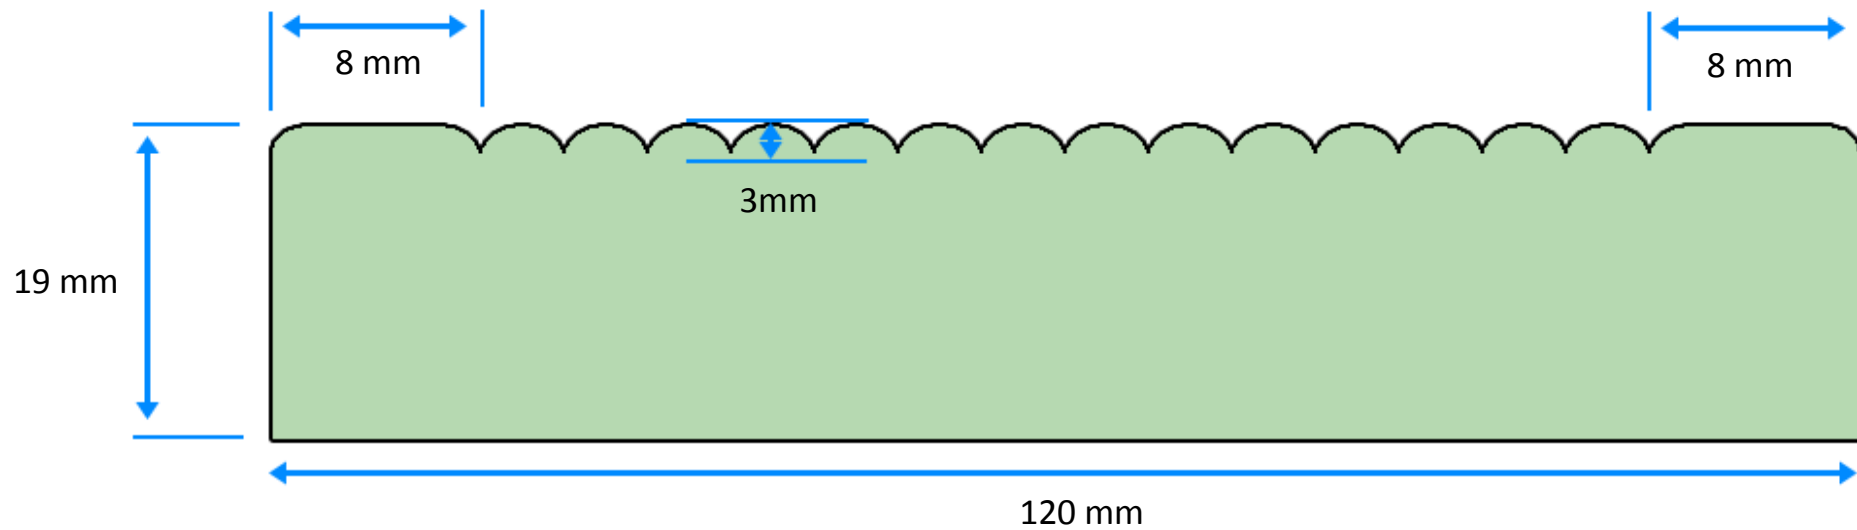

IWD1 – Reeded – 120

Decking

DO NOT SCALE THIS DRAWING

IF IN DOUBT, ASK!

Tel: 01889 279018 Fax: 01889 271196

Email: enquiries@iwood.co.uk

Web: www.iwood.co.uk