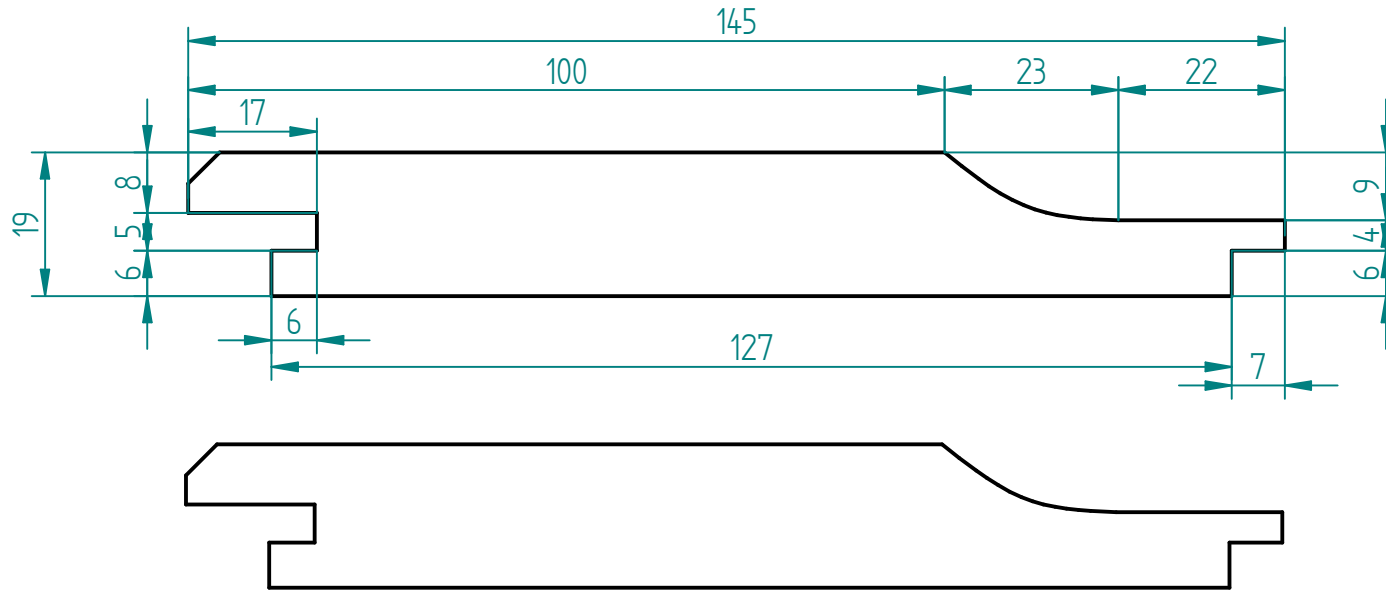

IWC7 Cladding Profile

Shiplap Cladding

128mm Face

For Horizontal Installation

REVISION HISTORY

REV	DESCRIPTION	DATE	APPROVED

Instant pricing calculator at
www.iwood.co.uk

iWood Timber Ltd

01889 279 018

	NAME	DATE			
DRAWN	davidc	05/08/15			
CHECKED			TITLE		
ENG APPR					
MGR APPR			SIZE	DWG NO	REV
UNLESS OTHERWISE SPECIFIED DIMENSIONS ARE IN MILLIMETERS ANGLES ±X.X° 2 PL ±X.XX 3 PL ±X.XXX			A4		
			SCALE:	WEIGHT:	SHEET 1 OF 1