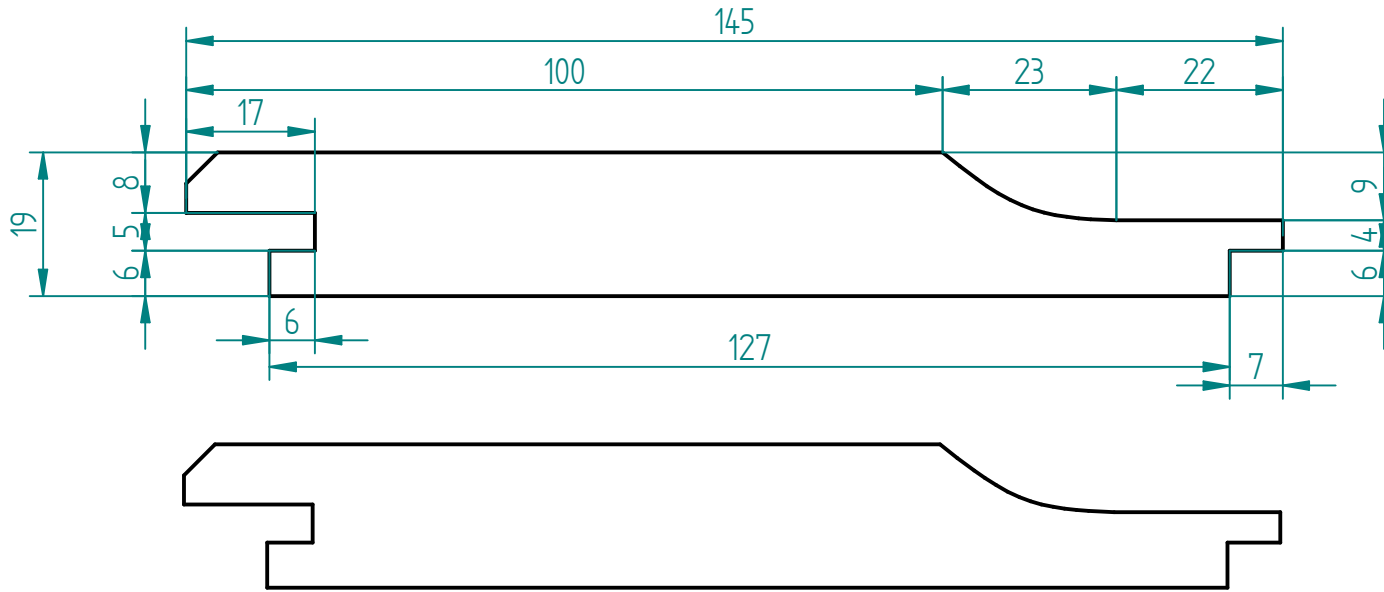

IWC7 Cladding Profile

Shiplap Cladding

128mm Face

For Horizontal Installation

REVISION HISTORY			
REV	DESCRIPTION	DATE	APPROVED

Instant pricing calculator at
www.iwood.co.uk

iWood Timber Ltd

01889 279 018

	NAME	DATE			
DRAWN	davidc	05/08/15			
CHECKED			TITLE		
ENG APPR					
MGR APPR			SIZE A4	DWG NO	REV
UNLESS OTHERWISE SPECIFIED DIMENSIONS ARE IN MILLIMETERS ANGLES $\pm X.X^\circ$ 2 PL $\pm X.XX$ 3 PL $\pm X.XXX$			SCALE:		
			WEIGHT:	SHEET 1 OF 1	