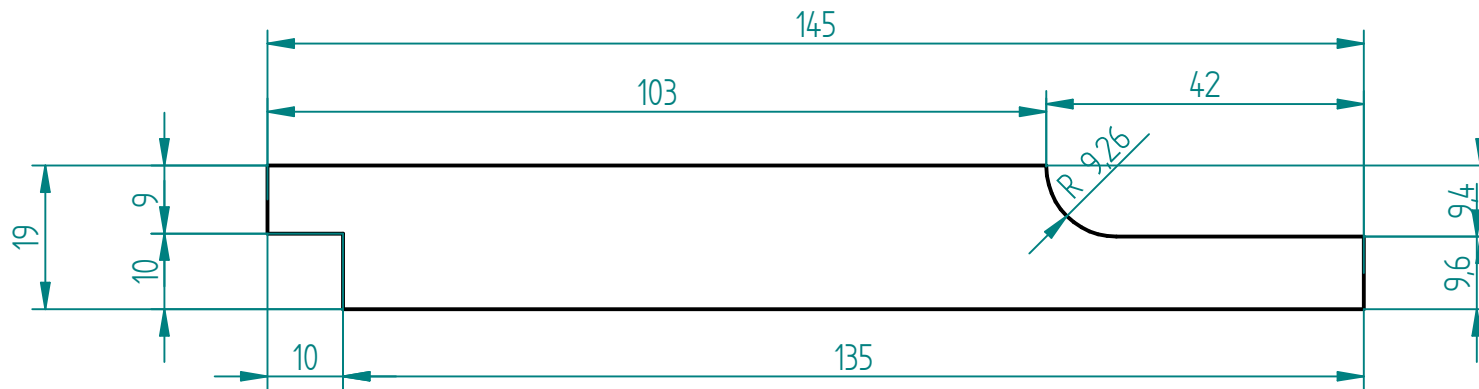

# IWC6 Cladding Profile

## Shiplap Cladding

135mm Face

For Horizontal Installation

REVISION HISTORY			
REV	DESCRIPTION	DATE	APPROVED

Instant pricing calculator at  
[www.iwood.co.uk](http://www.iwood.co.uk)

iWood Timber Ltd

01889 279 018

	NAME	DATE			
DRAWN	davidc	05/08/15			
CHECKED			TITLE		
ENG APPR					
MGR APPR					
UNLESS OTHERWISE SPECIFIED DIMENSIONS ARE IN MILLIMETERS ANGLES ±X.X° 2 PL ±X.XX 3 PL ±X.XXX			SIZE	DWG NO	REV
			A4		
SCALE:			WEIGHT:	SHEET 1 OF 1	