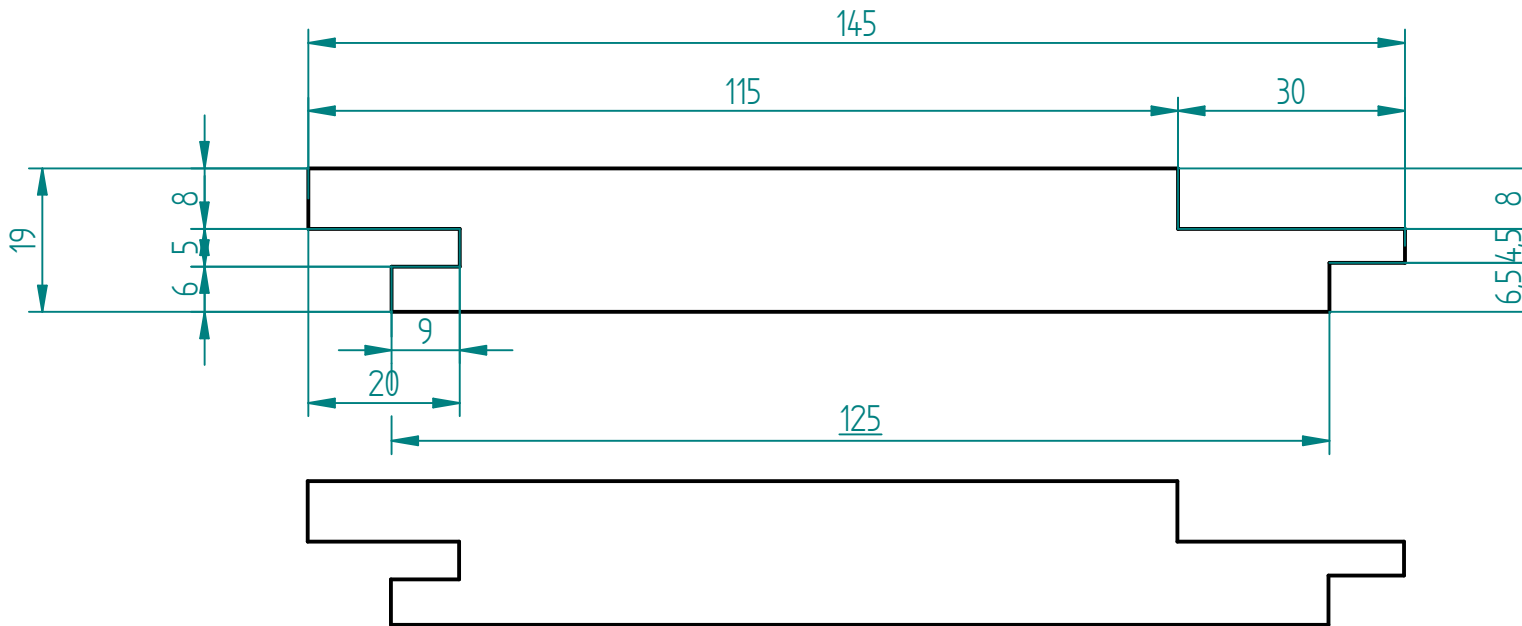

IWC5 Cladding Profile
 Tongue and Groove Cladding
 125mm Face
 For Vertical Installation

REVISION HISTORY			
REV	DESCRIPTION	DATE	APPROVED

Instant pricing calculator at
www.iwood.co.uk

iWood Timber Ltd

01889 279 018

	NAME	DATE			
DRAWN	davidc	05/08/15			
CHECKED			TITLE		
ENG APPR					
MGR APPR					
UNLESS OTHERWISE SPECIFIED DIMENSIONS ARE IN MILLIMETERS ANGLES ±X.X° 2 PL ±X.XX 3 PL ±X.XXX			SIZE	DWG NO	REV
			A4		
SCALE:		WEIGHT:	SHEET 1 OF 1		