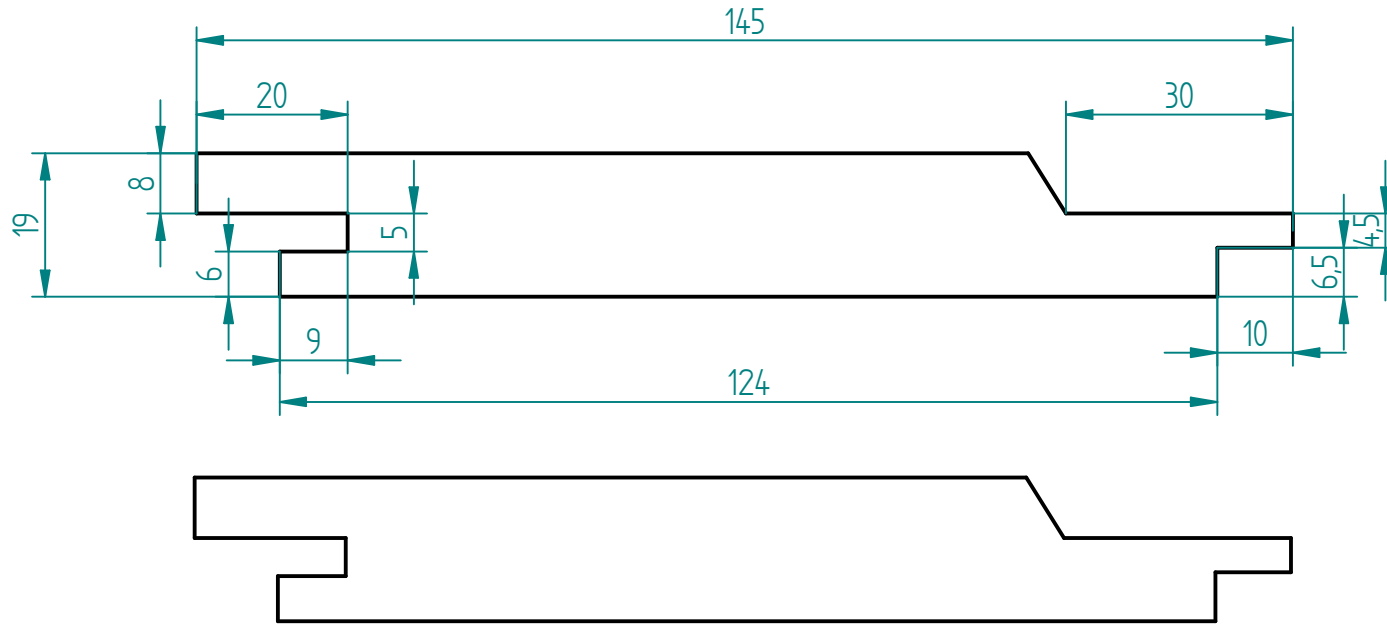

IWC4 Cladding Profile

Tongue and Groove

125mm face

For Horizontal or Vertical Installation

REVISION HISTORY			
REV	DESCRIPTION	DATE	APPROVED

Instant pricing calculator at
www.iwood.co.uk

iWood Timber Ltd

01889 279 018

	NAME	DATE			
DRAWN	davidc	05/08/15			
CHECKED			TITLE		
ENG APPR					
MGR APPR					
UNLESS OTHERWISE SPECIFIED DIMENSIONS ARE IN MILLIMETERS ANGLES ±X.X° 2 PL ±X.XX 3 PL ±X.XXX			SIZE	DWG NO	REV
			A4		
SCALE:			WEIGHT:	SHEET 1 OF 1	