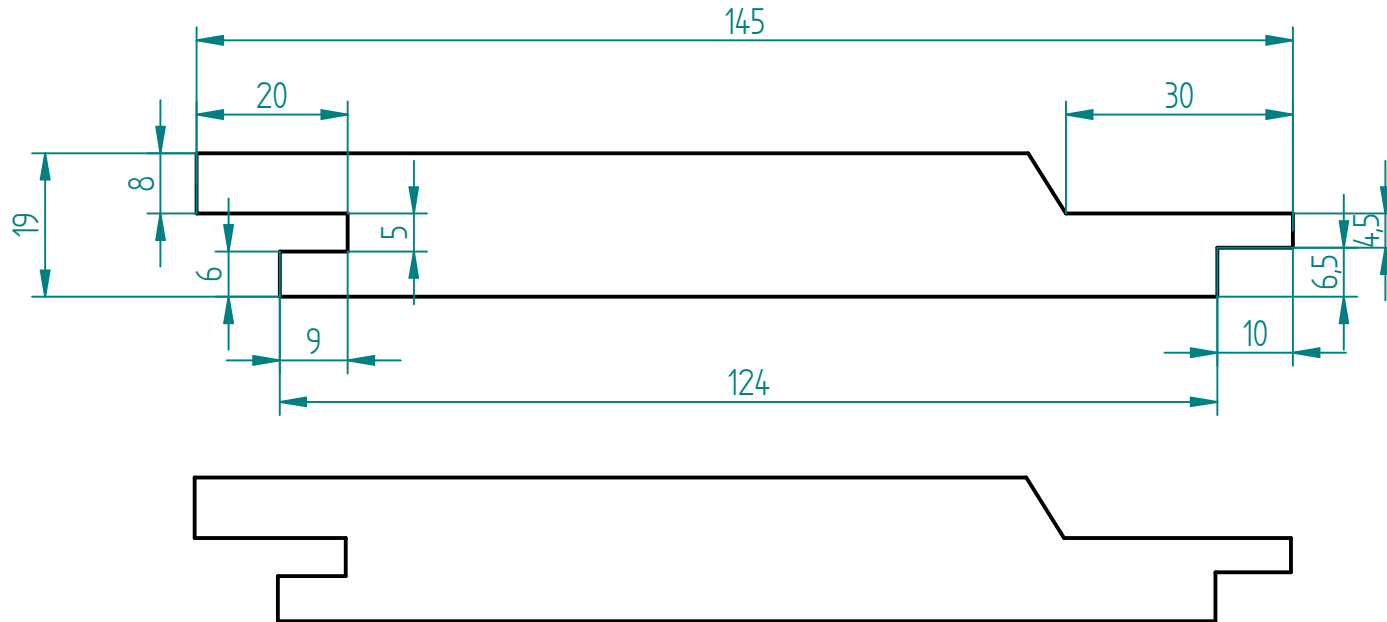

IWC4 Cladding Profile

Tongue and Groove

125mm face

For Horizontal Installation

REVISION HISTORY			
REV	DESCRIPTION	DATE	APPROVED

Instant pricing calculator at
www.iwood.co.uk

iWood Timber Ltd

01889 279 018

	NAME	DATE			
DRAWN	davidc	05/08/15			
CHECKED			TITLE		
ENG APPR					
MGR APPR					
UNLESS OTHERWISE SPECIFIED DIMENSIONS ARE IN MILLIMETERS ANGLES ±X.X° 2 PL ±X.XX 3 PL ±X.XXX			SIZE	DWG NO	REV
			A4		
SCALE:			WEIGHT:	SHEET 1 OF 1	