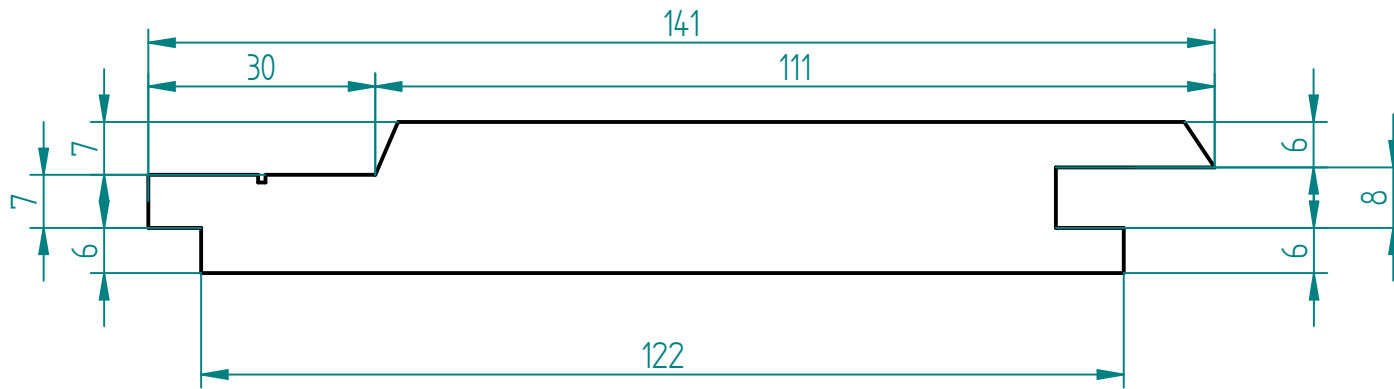

IWC15 Cladding Profile

Tongue and Groove

For Horizontal or Vertical Installation

Instant pricing calculator at
www.iwood.co.uk

iWood Timber Ltd

01889 279 018

REVISION HISTORY			
REV	DESCRIPTION	DATE	APPROVED

	NAME	DATE			
DRAWN	A Gribben	09/09/2019			
CHECKED			TITLE		
ENG APPR					
MGR APPR					
UNLESS OTHERWISE SPECIFIED DIMENSIONS ARE IN MILLIMETERS ANGLES $\pm X.X^\circ$ 2 PL $\pm X.XX$ 3 PL $\pm X.XXX$			SIZE A4	DWG NO	REV
			SCALE:	WEIGHT:	SHEET 1 OF 1