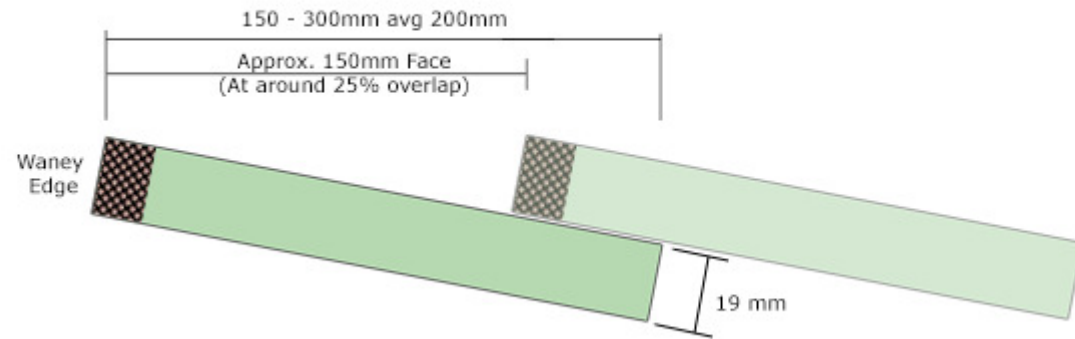

IWC12 – One Waney Edge One Square Edge Cladding

DO NOT SCALE THIS DRAWING
IF IN DOUBT, ASK!

Horizontal

**IWC12 One Waney Edge
One Square Edge**

Tel: 01889 279018 Fax: 01889 271196

Email: enquiries@iwood.co.uk