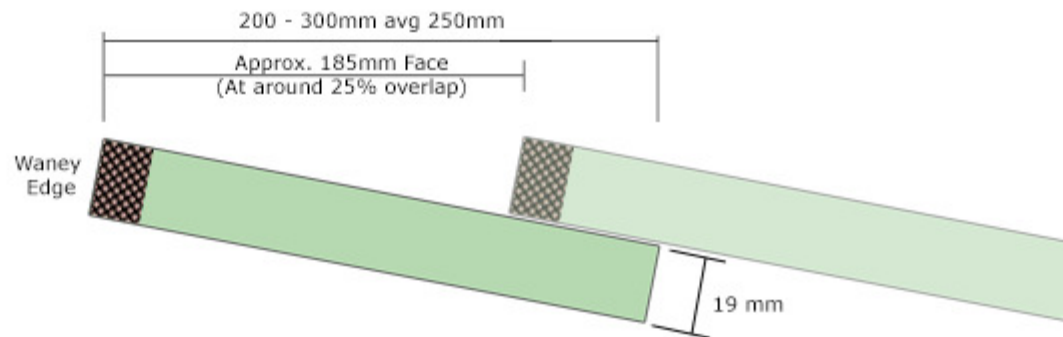

IWC11 – One Waney Edge One Square Edge Cladding

DO NOT SCALE THIS DRAWING
IF IN DOUBT, ASK!

**IWC11 One Waney Edge
One Square Edge**

Tel: 01889 279018 Fax: 01889 271196

Email: enquiries@iwood.co.uk

Web: www.iwood.co.uk