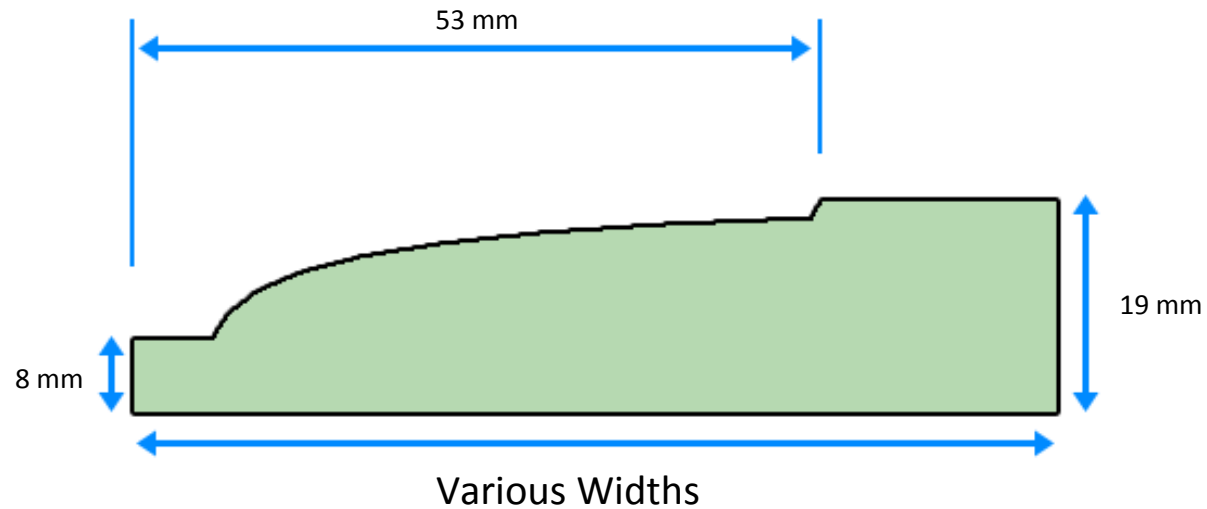

IWA 5 – Lambs Tongue

Architrave

DO NOT SCALE THIS DRAWING

IF IN DOUBT, ASK!

Tel: 01889 279018 Fax: 01889 271196

Email: enquiries@iwood.co.uk

Web: www.iwood.co.uk