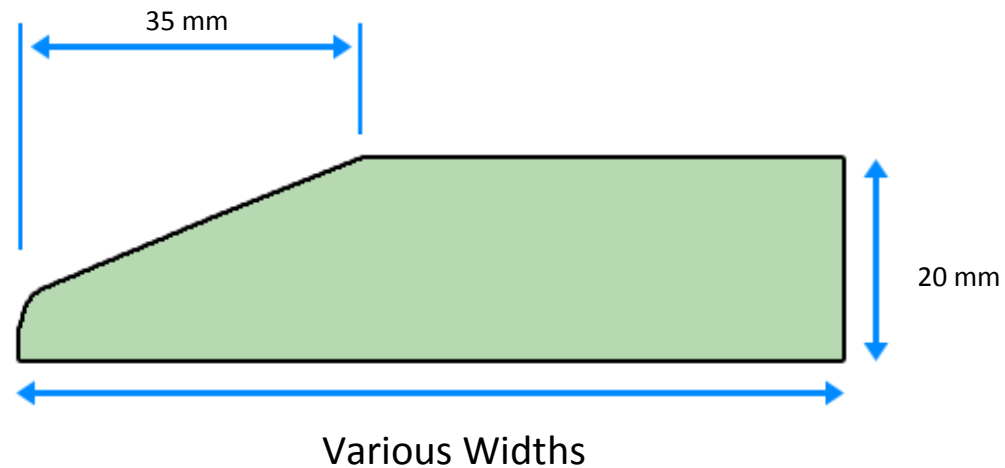

# IWA4 – Chamfered Architrave

DO NOT SCALE THIS DRAWING  
IF IN DOUBT, ASK!

Tel: 01889 279018 Fax: 01889 271196

Email: [enquiries@iwood.co.uk](mailto:enquiries@iwood.co.uk)

Web: [www.iwood.co.uk](http://www.iwood.co.uk)